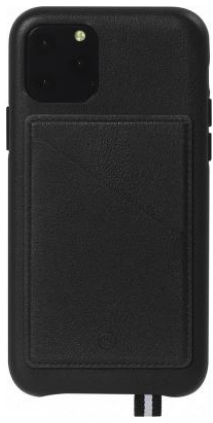

iPhone 11 Pro Leather Case Elysée with magnetic card holder Black Artefakt

Descriptif produit

The Parisian chic case for your mobile: a mixture of elegance, chic and relaxation. A tribute to the Paris of trunk-makers, where fine craftsmanship becomes the ultimate luxury. Refinement, like the devil, is hidden in the details; here are the finishes.

Full grain leather case with magnetic function:
The removable card holder attaches magnetically to the back of the case.
An integrated loop to attach the Companion of your choice.
A protection with finesse, handcrafted and designed in Paris.

Compatible with :
Magnetic car holder
Magnetic card holder
Chain wrist strap
Wrist strap

Nobility of materials
Our accessories are made from high-end materials, made to last, to have a patina, and to accompany us in all circumstances while of course protecting this object that has become so important in our lives: our smartphone.