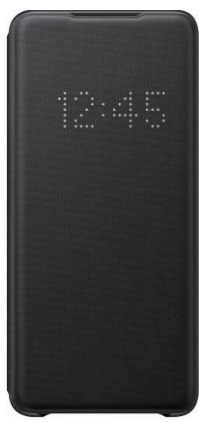

Samsung G S20+ LED View Cover Folio Black Samsung

Descriptif produit

The Samsung LED Wallet Cover is a multifunctional case that stores cards in the interior pocket and shows you LED notifications on the outside.

On the front cover LED lights will notify you of incoming calls, messages, current time, and more. Simply press the phone's power button with a closed case to get all your information. Antimicrobial property is applied as a coating to protect the phone cover.

Antimicrobial Cover Protection

Antimicrobial property is applied as a coating to protect the phone cover.

Easy Notifications

Take a call and get notifications with the colorful LED display on the LED Wallet Cover. You can even assign custom icons to your contacts for a fun spin on caller ID.*

Color : Black

Material : Woven material and plastic

Ref : EF-NG985PB

EAN : 8806090273872

Pack contents : 1 LED View Cover Folio

Compatible mobiles

SAMSUNG

GALAXY S 20 + G985