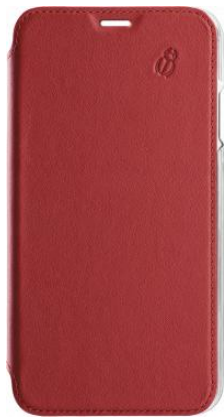

iPhone 12 / 12 Pro Premium Crystal back Leather Folio Red Beetlecase

Descriptif produit

An elegant and practical leather protection for your smartphone

This leather / crystal duo allows you to both protect your smartphone while showing its design and its initial color.

This accessory optimizes your movements thanks to these two dedicated card spaces and the cutout at the speaker location allows you to make calls when the folio is closed.

Our full-grain, tone-on-tone stitched leathers are selected and treated to obtain a patinated appearance over time while respecting the appearance of the colors.

Our signature microfiber perfectly represents the strength and elegance of our Beetlecase brand while protecting your mobile.

The Beetlecase beetle is discreetly represented on the outside of your case.

Color : Red

Material : Leather and Plastic

Ref : ECTF6120R

EAN : 3664234002857

Pack contents : 1 Premium Crystal back Leather Folio

Compatible mobiles

APPLE

IPHONE 12 / IPHONE 12 PRO