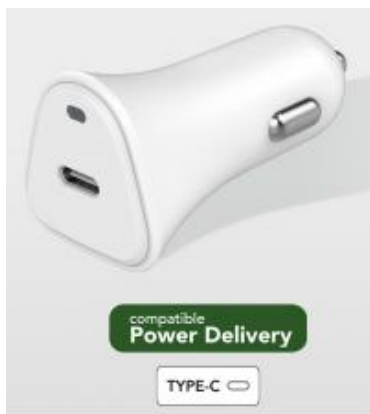

25W USB C PD Power Delivery Recyclable Car Charger White Just Green

Descriptif produit

Eco-friendly, the Just Green car charger, recharges your mobile while preserving the planet's resources.

Power Delivery

Extremely fast charging time

The USB C port on your charger offers a maximum charging speed of 25W to charge your device up to 70% faster than standard 5W * technology. This technology will allow you to charge up to 50% of the battery of your iPhone 8 or later or your Samsung S20 or later in about 30 minutes!