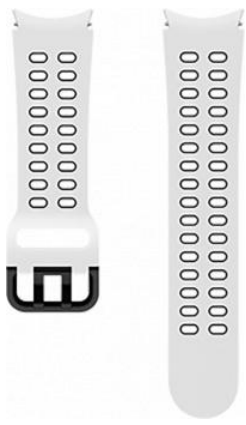

G Watch Series 4/4 Classic/5/5 Pro/6/6 Classic Extreme Sport Strap 115mm, S/M White Samsung

Descriptif produit

Express your style by matching your bracelet to your Galaxy watch 4

Let your wrist breathe

The Extrême Sport bracelet offers you firm support and versatile use for an active lifestyle. It is designed to follow you in all the activities you love, in particular thanks to the perforations in the bracelet which ensure better breathability.

Have no constraints

The Galaxy Watch4 Extreme Sport band is made from tough fluoroelastomeric materials that keep your Galaxy Watch4 firmly on your wrist, even in situations where temperature and weather vary. Allow your Galaxy Watch4 to keep up with peak performance no matter what.

The watch strap is available in various stylish color combinations.

**G Watch Series 4/4 Classic/5/5
Pro/6/6 Classic**

Color : White

Material : Silicone

Ref : ET-SXR86SW

EAN : 8806092746787

Pack contents : 1 Extreme Sport
Strap 115mm, S/M for G Watch
Series 4/4 Classic/5/5 Pro/6/6
Classic