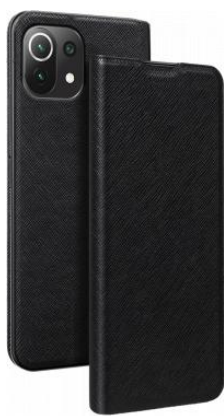

Xiaomi 12 Lite Folio Case Black - Built-in card holder Bigben

Descriptif produit

Elegant and convenient full protection for your mobile

Full protection

The combination of a case on the back and a flap on the screen guarantees optimal protection against scratches, falls and shocks of everyday life.

Modern and stylish protection

With a sleek design and a saffiano effect coating, it brings a modern and elegant look to your Smartphone.

Convenient integrated card holder

Has a storage compartment to store your card and keep it handy.

Video support to keep hands free

Modular flap that can be used as a video support. Convenient to view your multimedia content with an ideal angle of view while keeping your hands free.

Design dedicated to your mobile

Allows you to use the mobile and its features without removing the case. Custom-designed, it offers easy access to ports and camera as well as all the features of your smartphone.

Anti-scratch microfiber interior