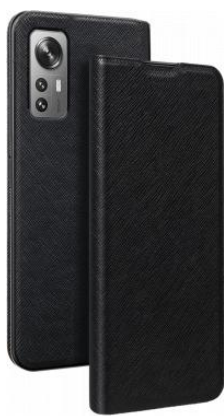

Xiaomi 12 Pro Folio Case Black - Built-in card holder Bigben

Descriptif produit

Elegant and convenient full protection for your mobile

Full protection

The combination of a case on the back and a flap on the screen guarantees optimal protection against scratches, falls and shocks of everyday life.

Modern and stylish protection

With a sleek design and a saffiano effect coating, it brings a modern and elegant look to your Smartphone.

Convenient integrated card holder

Has a storage compartment to store your card and keep it handy.

Video support to keep hands free

Modular flap that can be used as a video support. Convenient to view your multimedia content with an ideal angle of view while keeping your hands free.

Design dedicated to your mobile

Allows you to use the mobile and its features without removing the case. Custom-designed, it offers easy access to ports and camera as well as all the features of your smartphone.

Anti-scratch microfiber interior